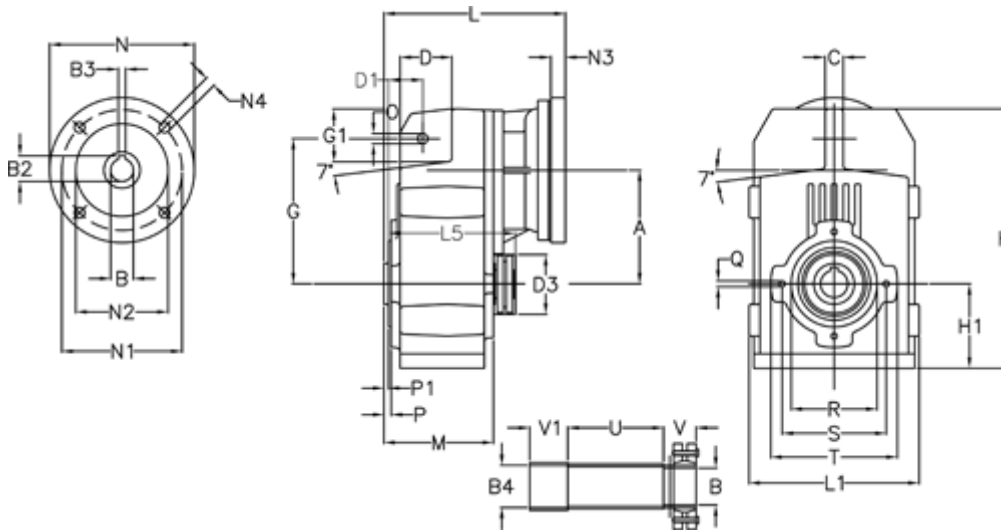

Data Sheet

Article number: 29560508325250

Description: Shaft mounted gear
A513S-83,2-P132B5

Measures

A = 211.30	D1 = 65.0	I5 = 222.0	P1 = 4.5	V1 = 50
B = 52	d3 = 120	M = 163.0	Q = M12x19	
B1 = 38	G = 278	N = 300	R = 180	
B2 = 41.3	G1 = 105.5	N1 = 265	S = 215	
B3 = 10	H = 479.0	N2 = 230	T = 250	
B4 = 54	H1 = 144.0	N4 = 14	Tightening torque N m = 14.5	
C = 20	L = 334.0	O = 22	U = 91.0	
D = 93.5	L1 = 273	P = 8.5	V = 62	